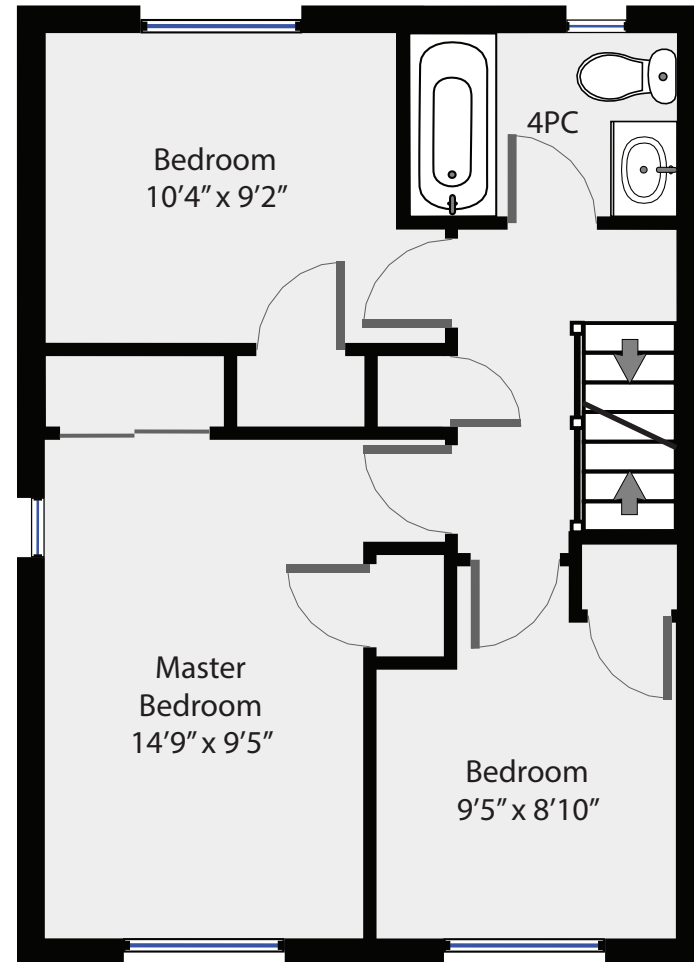

#108 - 170 Centennial Drive

Total Square Footage 1,108 SQFT

Main Floor 548 SQFT

Upper Floor 560 SQFT