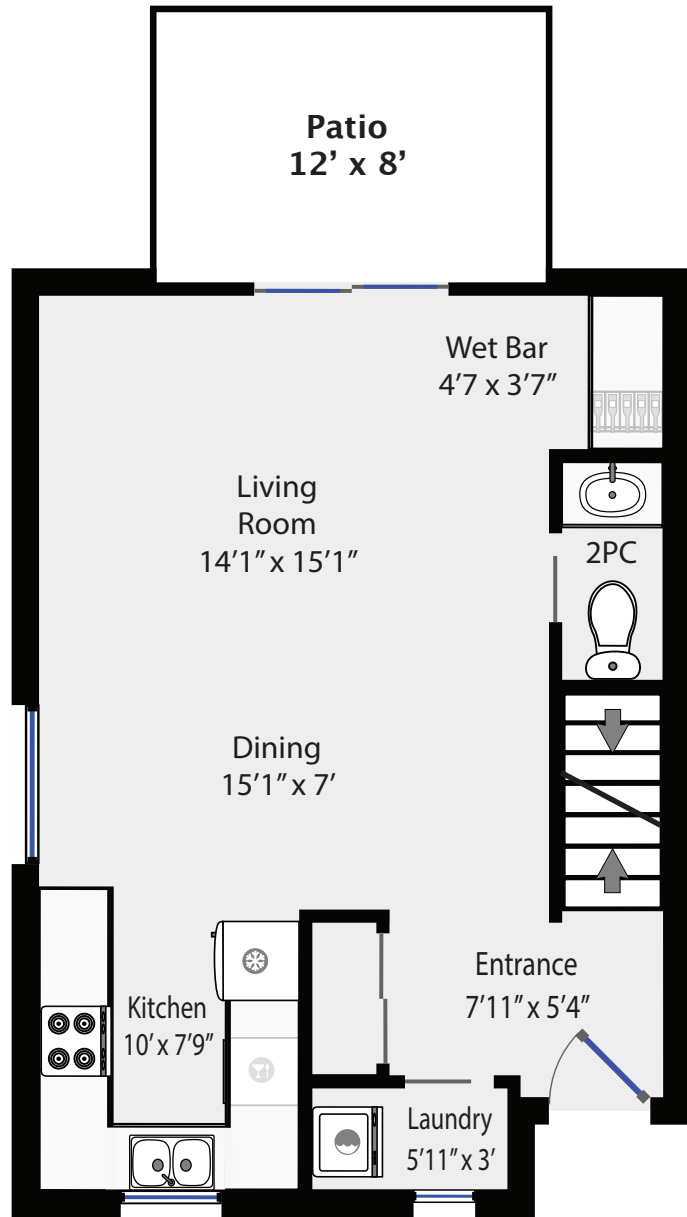

#108 - 170 Centennial Drive

Total Square Footage 1,108 SQFT

Main Floor 548 SQFT

Upper Floor 560 SQFT