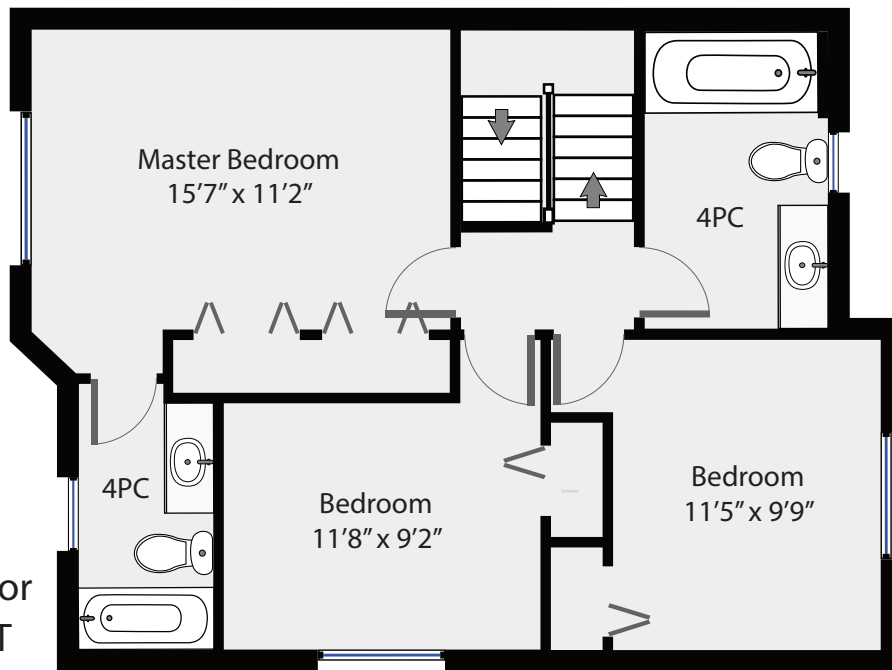

1271A Martin Place

Total Square Footage
1,449 SQFT

Upper Floor
712 SQFT

Garage
19' x 11'2"

Main Floor
737 SQFT