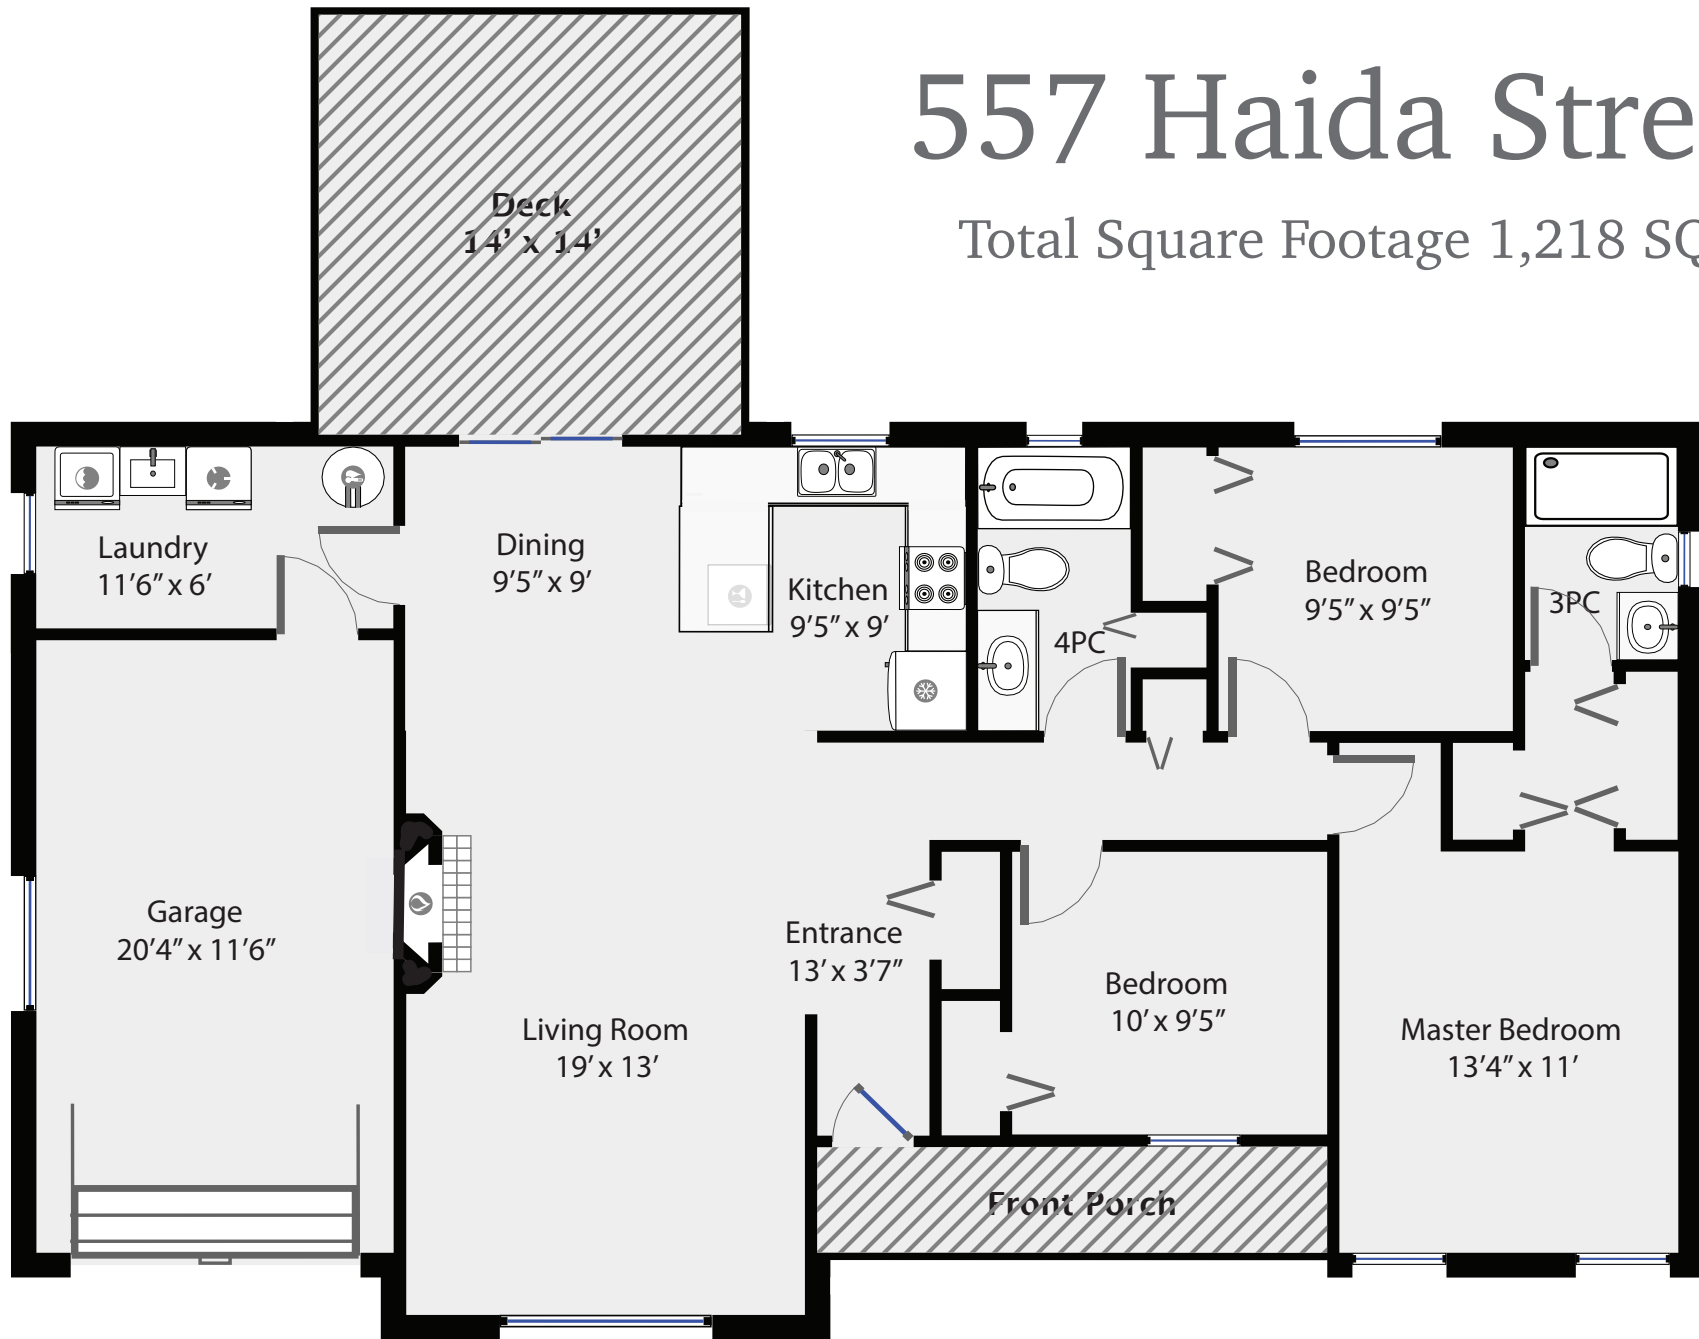

557 Haida Street

Total Square Footage 1,218 SQFT

RE/MAX
PREPARED FOR

COURTNEY & ANGLIN

REAL ESTATE GROUP

Swift Home Tours
250-218-5671

PREPARED FOR EXCLUSIVE USE OF MICHELE COURTNEY & BILL ANGLIN

MEASUREMENTS ON PLANS ARE INTENDED FOR VISUAL

REFERENCE ONLY AND SHOULD BE VERIFIED.

ALL AREA SQFT TOTALS ARE INCLUSIVE OF EXTERIOR WALLS.

ALL INTERIOR DIMENSIONS ARE FROM INTERIOR WALLS.