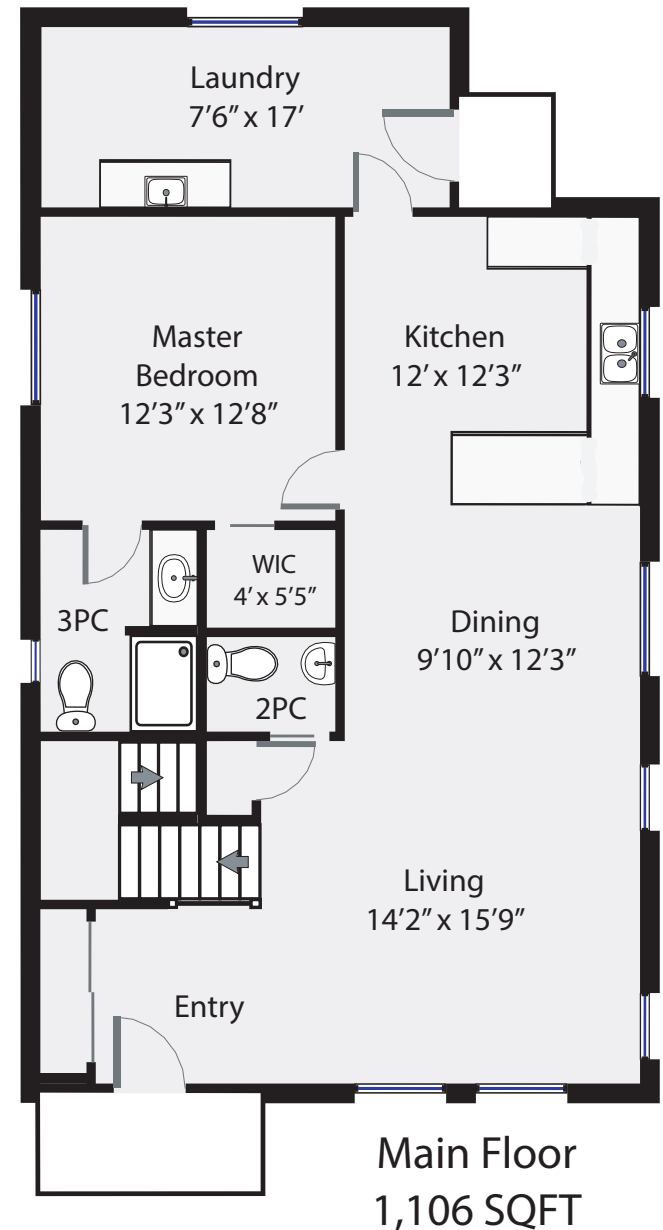

519 12th Street

Total Square Footage 1,794 SQFT

RE/MAX
PREPARED FOR

COURTNEY & ANGLIN

REAL ESTATE GROUP

Swift Home Tours
250-218-5671

PREPARED FOR EXCLUSIVE USE OF MICHELE COURTNEY & BILL ANGLIN
MEASUREMENTS ON PLANS ARE INTENDED FOR VISUAL
REFERENCE ONLY AND SHOULD BE VERIFIED.
ALL AREA SQFT TOTALS ARE INCLUSIVE OF EXTERIOR WALLS.
ALL INTERIOR DIMENSIONS ARE FROM INTERIOR WALLS.