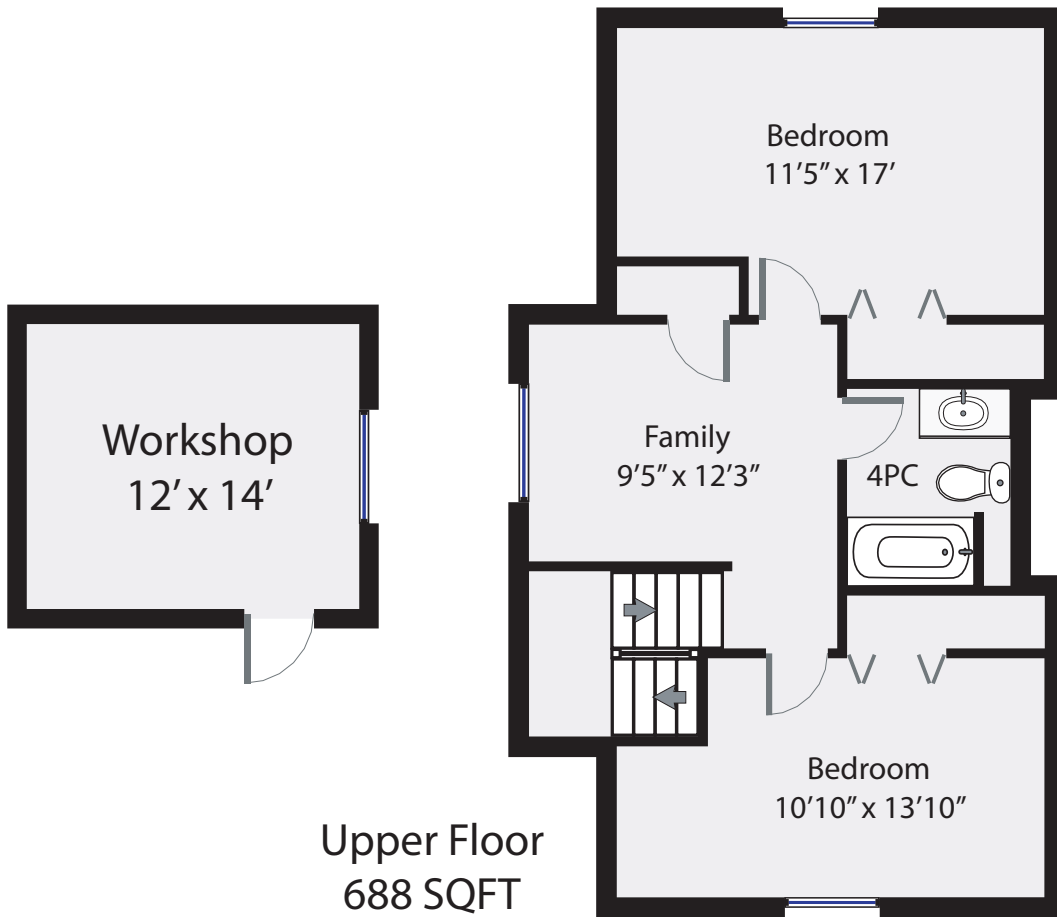

519 12th Street

Total Square Footage 1,794 SQFT

RE/MAX
PREPARED FOR

COURTNEY & ANGLIN

REAL ESTATE GROUP

Swift Home Tours
250-218-5671

PREPARED FOR EXCLUSIVE USE OF MICHELE COURTNEY & BILL ANGLIN
MEASUREMENTS ON PLANS ARE INTENDED FOR VISUAL
REFERENCE ONLY AND SHOULD BE VERIFIED.
ALL AREA SQFT TOTALS ARE INCLUSIVE OF EXTERIOR WALLS.
ALL INTERIOR DIMENSIONS ARE FROM INTERIOR WALLS.