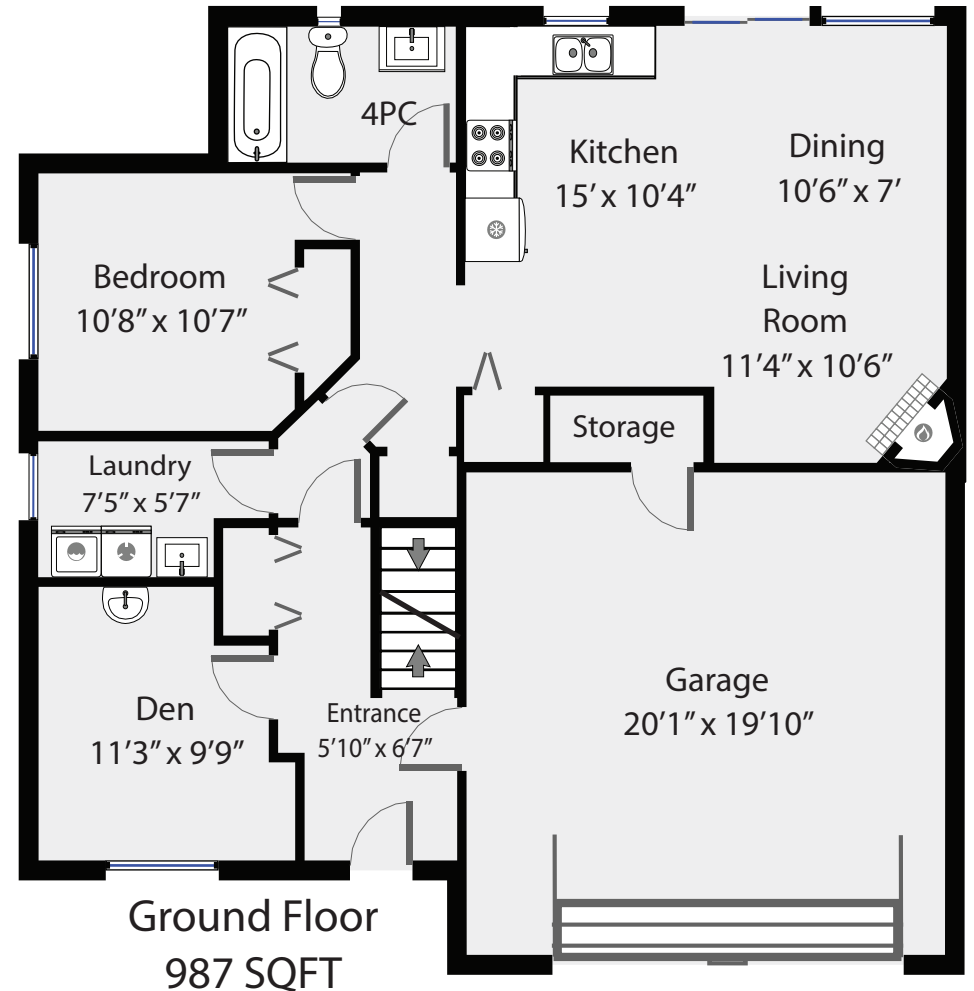

2677 Rydal Avenue

Total Square Footage 2,215 SQFT

RE/MAX
PREPARED FOR

COURTNEY & ANGLIN

REAL ESTATE GROUP

Swift Home Tours
250-218-5671

PREPARED FOR EXCLUSIVE USE OF MICHELE COURTNEY & BILL ANGLIN
MEASUREMENTS ON PLANS ARE INTENDED FOR VISUAL
REFERENCE ONLY AND SHOULD BE VERIFIED.
ALL AREA SQFT TOTALS ARE INCLUSIVE OF EXTERIOR WALLS.
ALL INTERIOR DIMENSIONS ARE FROM INTERIOR WALLS.