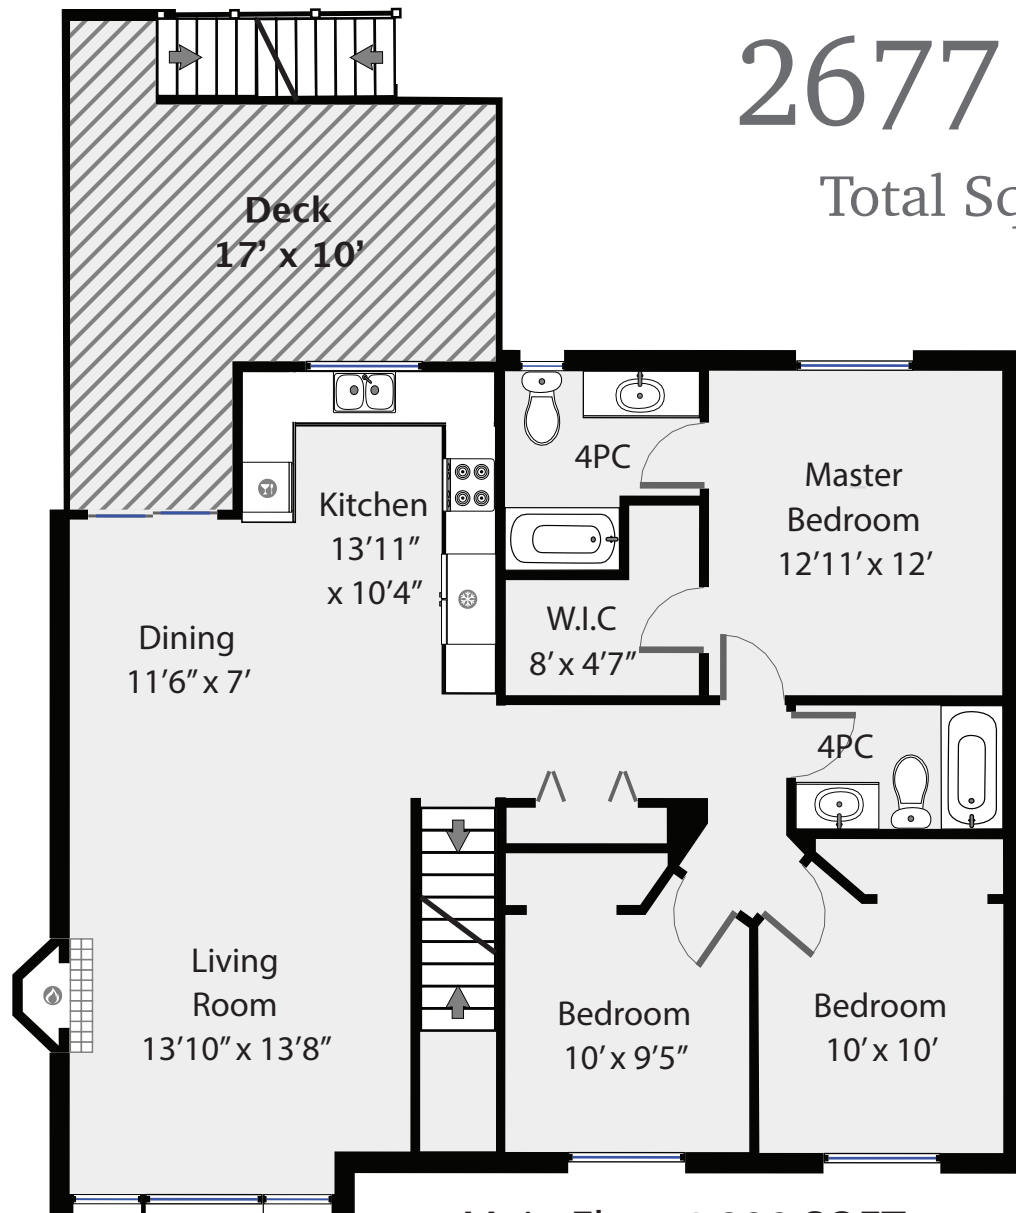

2677 Rydal Avenue

Total Square Footage 2,215 SQFT

RE/MAX
PREPARED FOR

COURTNEY & ANGLIN

REAL ESTATE GROUP

Swift Home Tours
250-218-5671

PREPARED FOR EXCLUSIVE USE OF MICHELE COURTNEY & BILL ANGLIN
MEASUREMENTS ON PLANS ARE INTENDED FOR VISUAL
REFERENCE ONLY AND SHOULD BE VERIFIED.
ALL AREA SQFT TOTALS ARE INCLUSIVE OF EXTERIOR WALLS.
ALL INTERIOR DIMENSIONS ARE FROM INTERIOR WALLS.