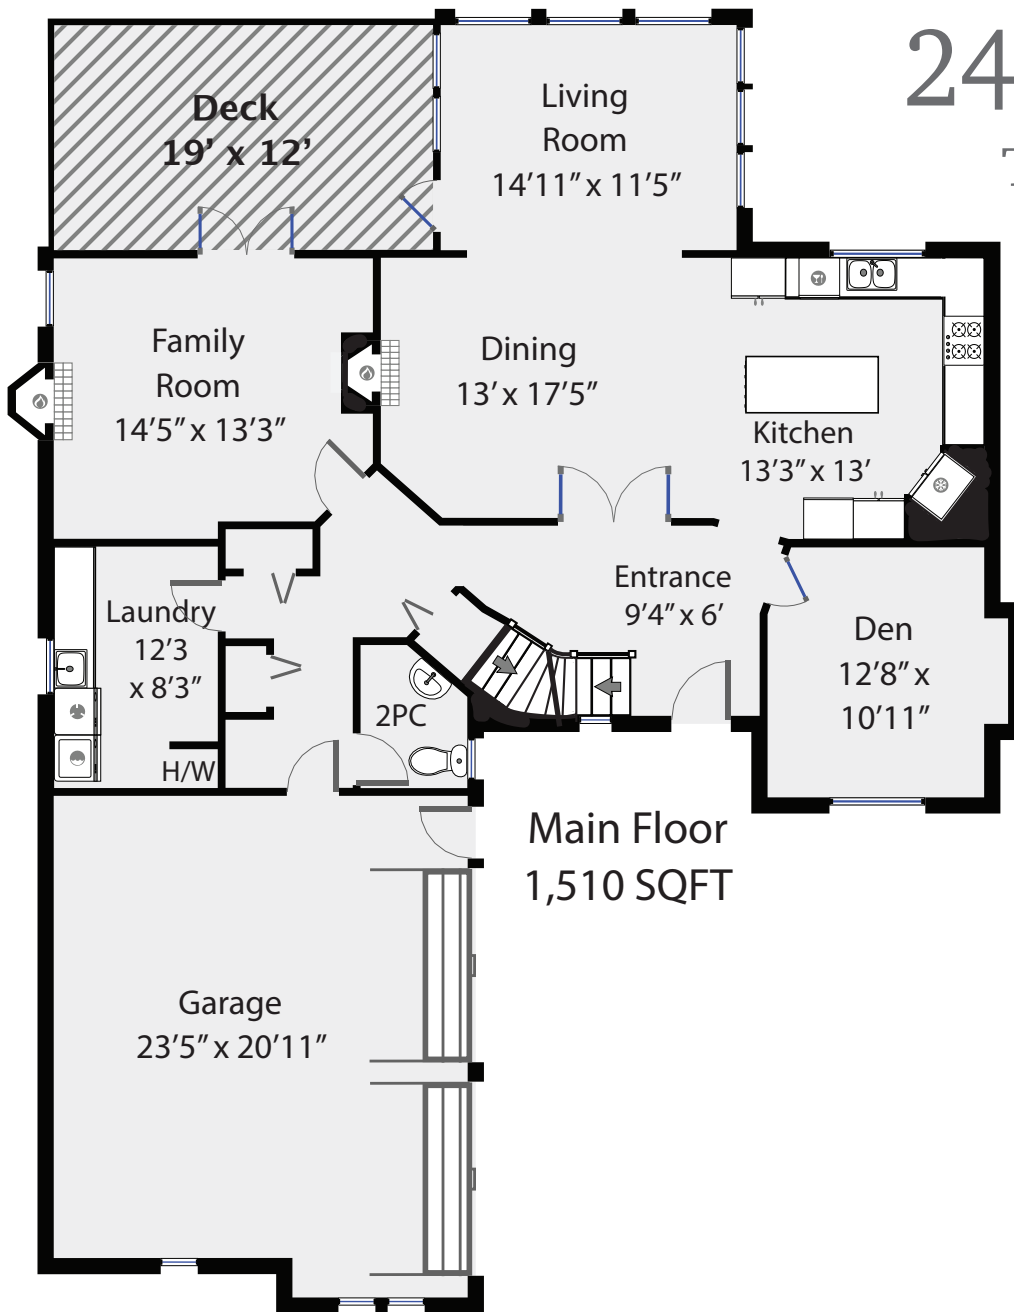

2407 Des Marais Place

Total Square Footage 2,802 SQFT

RE/MAX
PREPARED FOR

COURTNEY & ANGLIN

REAL ESTATE GROUP

Swift Home Tours
250-218-5671

PREPARED FOR EXCLUSIVE USE OF MICHELE COURTNEY & BILL ANGLIN
MEASUREMENTS ON PLANS ARE INTENDED FOR VISUAL
REFERENCE ONLY AND SHOULD BE VERIFIED.
ALL AREA SQFT TOTALS ARE INCLUSIVE OF EXTERIOR WALLS.
ALL INTERIOR DIMENSIONS ARE FROM INTERIOR WALLS.