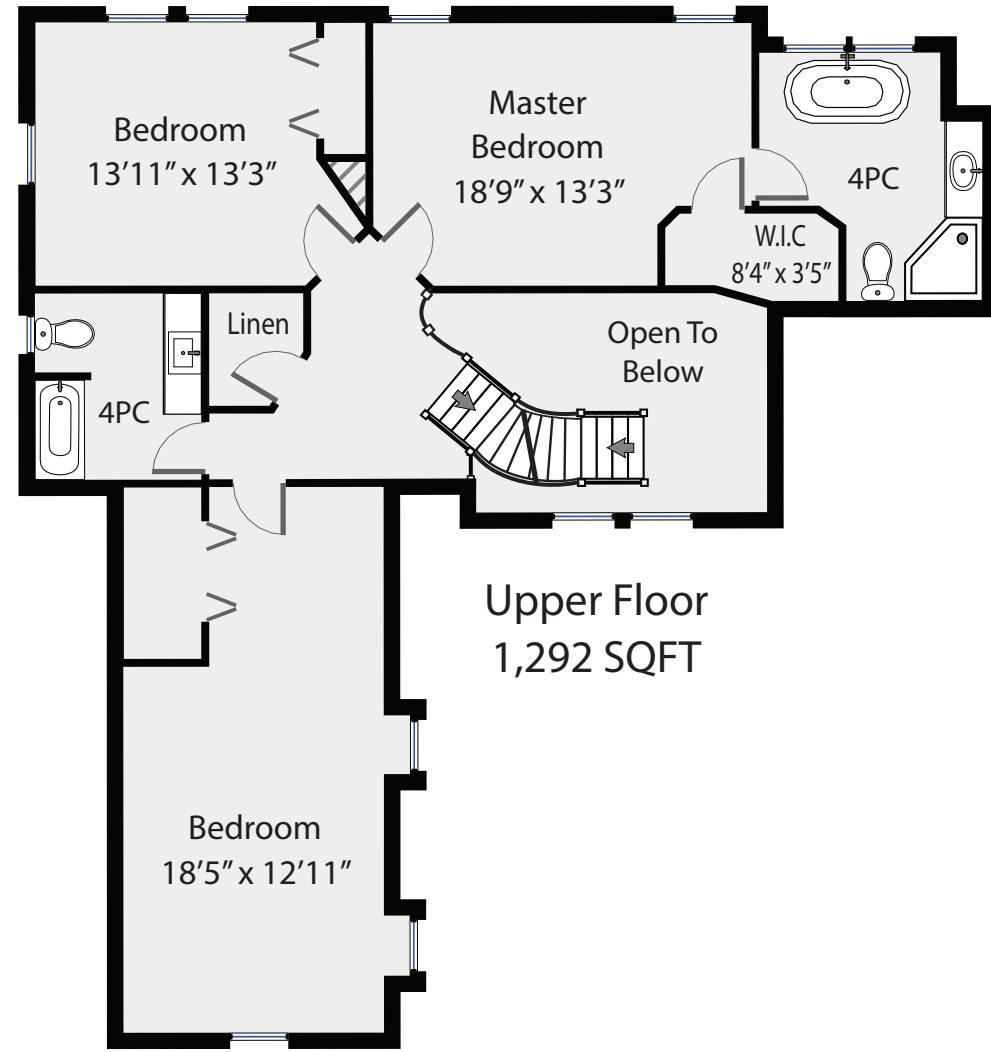

2407 Des Marais Place

Total Square Footage 2,802 SQFT

RE/MAX
PREPARED FOR

COURTNEY & ANGLIN

REAL ESTATE GROUP

Swift Home Tours
250-218-5671

PREPARED FOR EXCLUSIVE USE OF MICHELE COURTNEY & BILL ANGLIN
MEASUREMENTS ON PLANS ARE INTENDED FOR VISUAL
REFERENCE ONLY AND SHOULD BE VERIFIED.
ALL AREA SQFT TOTALS ARE INCLUSIVE OF EXTERIOR WALLS.
ALL INTERIOR DIMENSIONS ARE FROM INTERIOR WALLS.