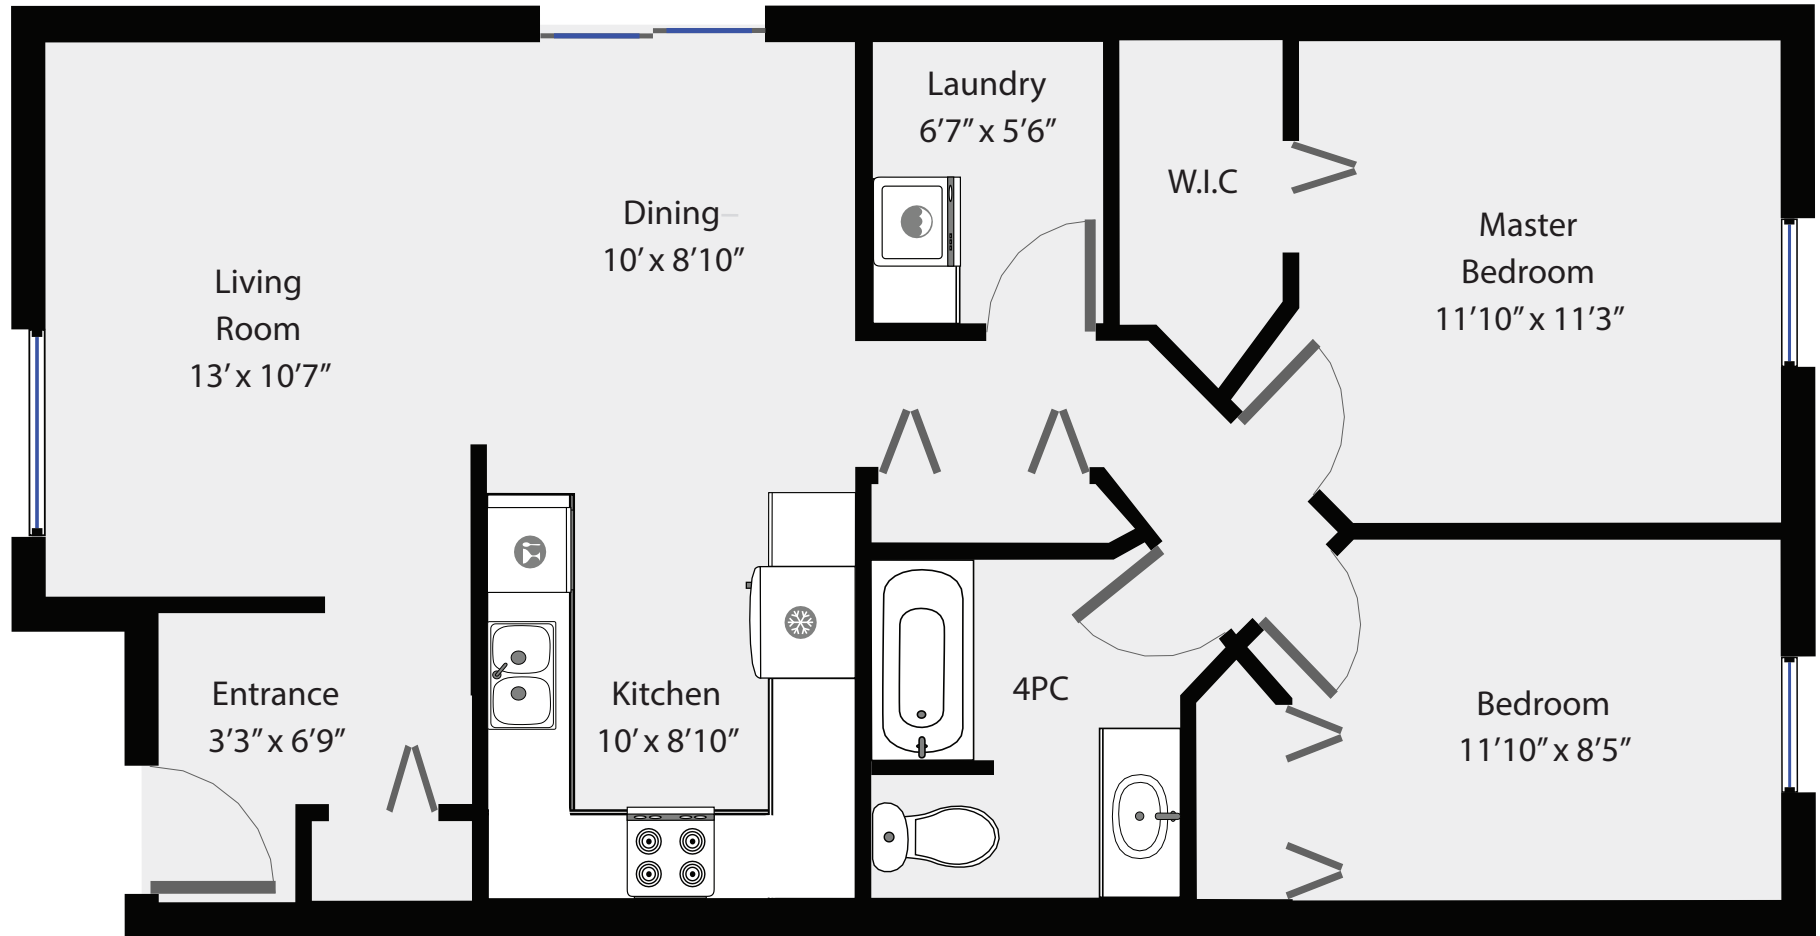

#138 - 2191 Murrelet

Total Square Footage 882 SQFT

Main Floor 882 SQFT

RE/MAX
PREPARED FOR

COURTNEY & ANGLIN

REAL ESTATE GROUP

 **Swift Floor Plans**
250-218-5671

PREPARED FOR EXCLUSIVE USE OF MICHELE COURTNEY & BILL ANGLIN
MEASUREMENTS ON PLANS ARE INTENDED FOR VISUAL
REFERENCE ONLY AND SHOULD BE VERIFIED.
ALL AREA SQFT TOTALS ARE INCLUSIVE OF EXTERIOR WALLS.
ALL INTERIOR DIMENSIONS ARE FROM INTERIOR WALLS.