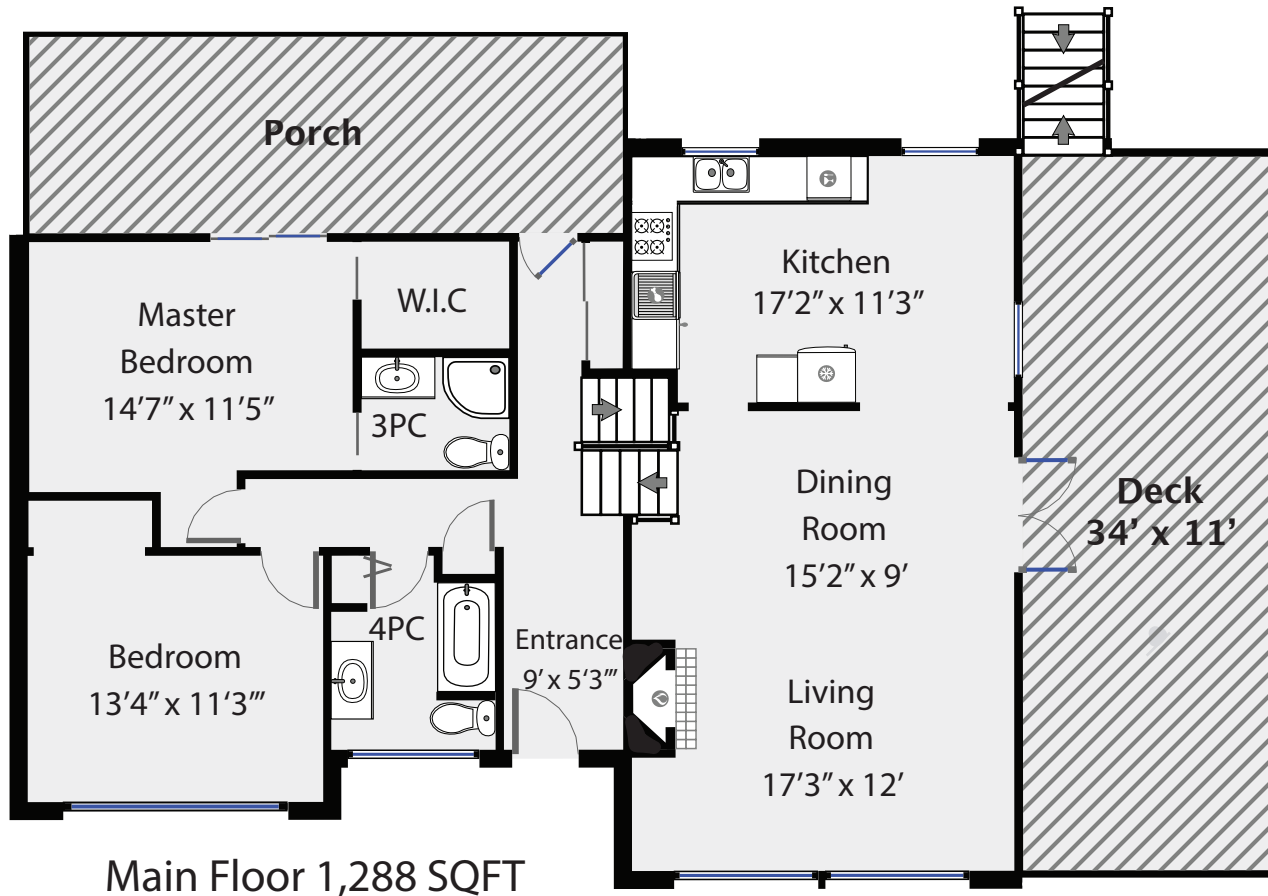

2184 Cooke Ave

Total Square Footage 2,140 SQFT

Main Floor 1,288 SQFT

Ground Floor 852 SQFT

RE/MAX
PREPARED FOR

COURTNEY & ANGLIN

REAL ESTATE GROUP

 *Swift Floor Plans*
250-218-5671

PREPARED FOR EXCLUSIVE USE OF MICHELE COURTNEY
MEASUREMENTS ON PLANS ARE INTENDED FOR VISUAL
REFERENCE ONLY AND SHOULD BE VERIFIED.
ALL AREA SQFT TOTALS ARE INCLUSIVE OF EXTERIOR WALLS.
ALL INTERIOR DIMENSIONS ARE FROM INTERIOR WALLS.