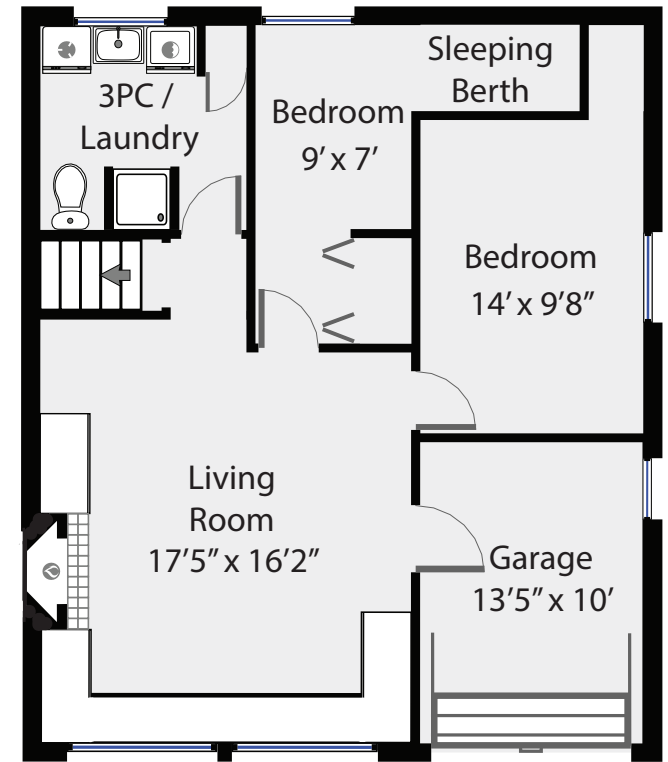

2184 Cooke Ave

Total Square Footage 2,140 SQFT

Main Floor 1,288 SQFT

Ground Floor 852 SQFT

RE/MAX
PREPARED FOR

COURTNEY & ANGLIN

REAL ESTATE GROUP

 *Swift Floor Plans*
250-218-5671

PREPARED FOR EXCLUSIVE USE OF MICHELE COURTNEY
MEASUREMENTS ON PLANS ARE INTENDED FOR VISUAL
REFERENCE ONLY AND SHOULD BE VERIFIED.
ALL AREA SQFT TOTALS ARE INCLUSIVE OF EXTERIOR WALLS.
ALL INTERIOR DIMENSIONS ARE FROM INTERIOR WALLS.