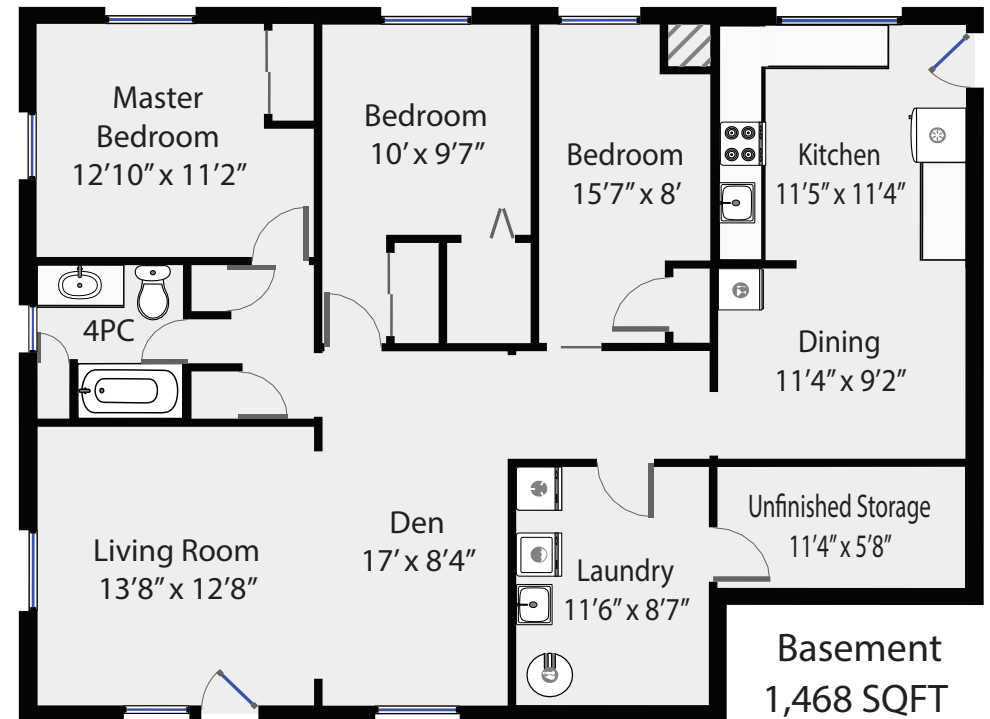

# 1240 4th Street

Total Square Footage

2,936 SQFT

Total Finished Square Footage

2,852 SQFT

Main Floor 1,468 SQFT

Basement 1,468 SQFT

RE/MAX  
PREPARED FOR

COURTNEY & ANGLIN

REAL ESTATE GROUP

Swift Home Tours  
250-218-5671

PREPARED FOR EXCLUSIVE USE OF MICHELE COURTNEY & BILL ANGLIN  
MEASUREMENTS ON PLANS ARE INTENDED FOR VISUAL  
REFERENCE ONLY AND SHOULD BE VERIFIED.  
ALL AREA SQFT TOTALS ARE INCLUSIVE OF EXTERIOR WALLS.  
ALL INTERIOR DIMENSIONS ARE FROM INTERIOR WALLS.