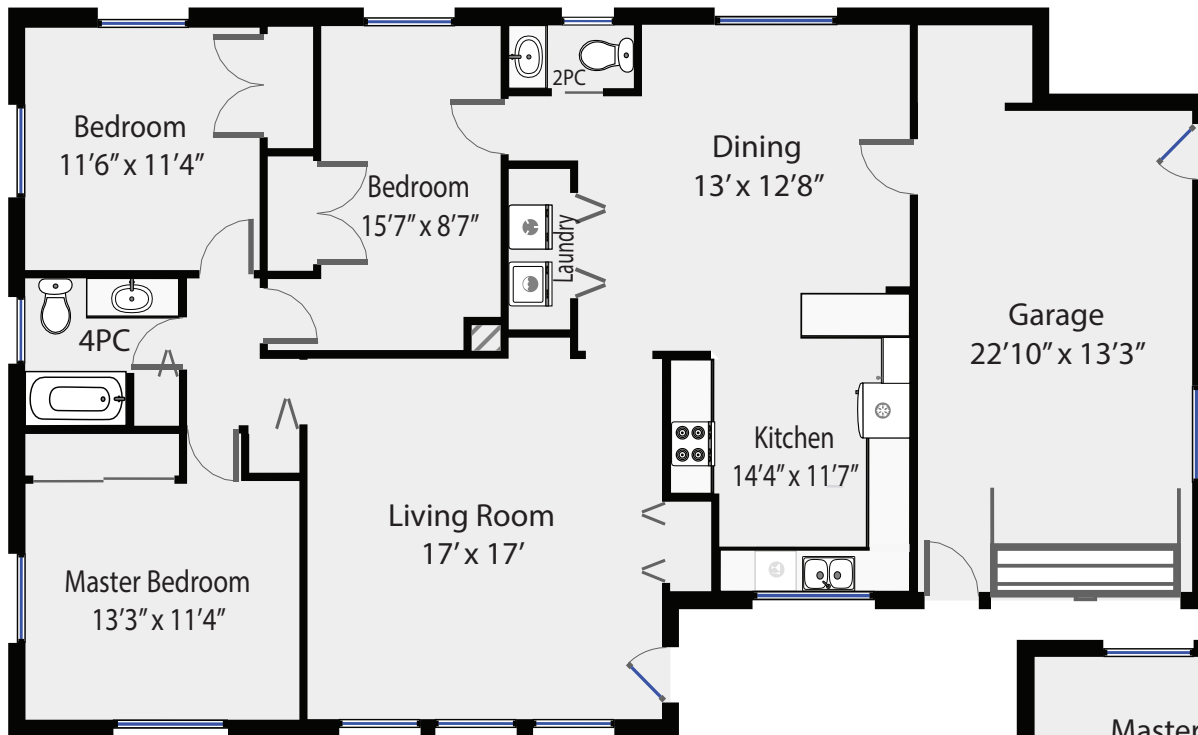

# 1240 4th Street

Total Square Footage

2,936 SQFT

Total Finished Square Footage

2,852 SQFT

Main Floor 1,468 SQFT

Basement 1,468 SQFT

RE/MAX  
PREPARED FOR

COURTNEY & ANGLIN

REAL ESTATE GROUP

Swift Home Tours  
250-218-5671

PREPARED FOR EXCLUSIVE USE OF MICHELE COURTNEY & BILL ANGLIN  
MEASUREMENTS ON PLANS ARE INTENDED FOR VISUAL  
REFERENCE ONLY AND SHOULD BE VERIFIED.  
ALL AREA SQFT TOTALS ARE INCLUSIVE OF EXTERIOR WALLS.  
ALL INTERIOR DIMENSIONS ARE FROM INTERIOR WALLS.