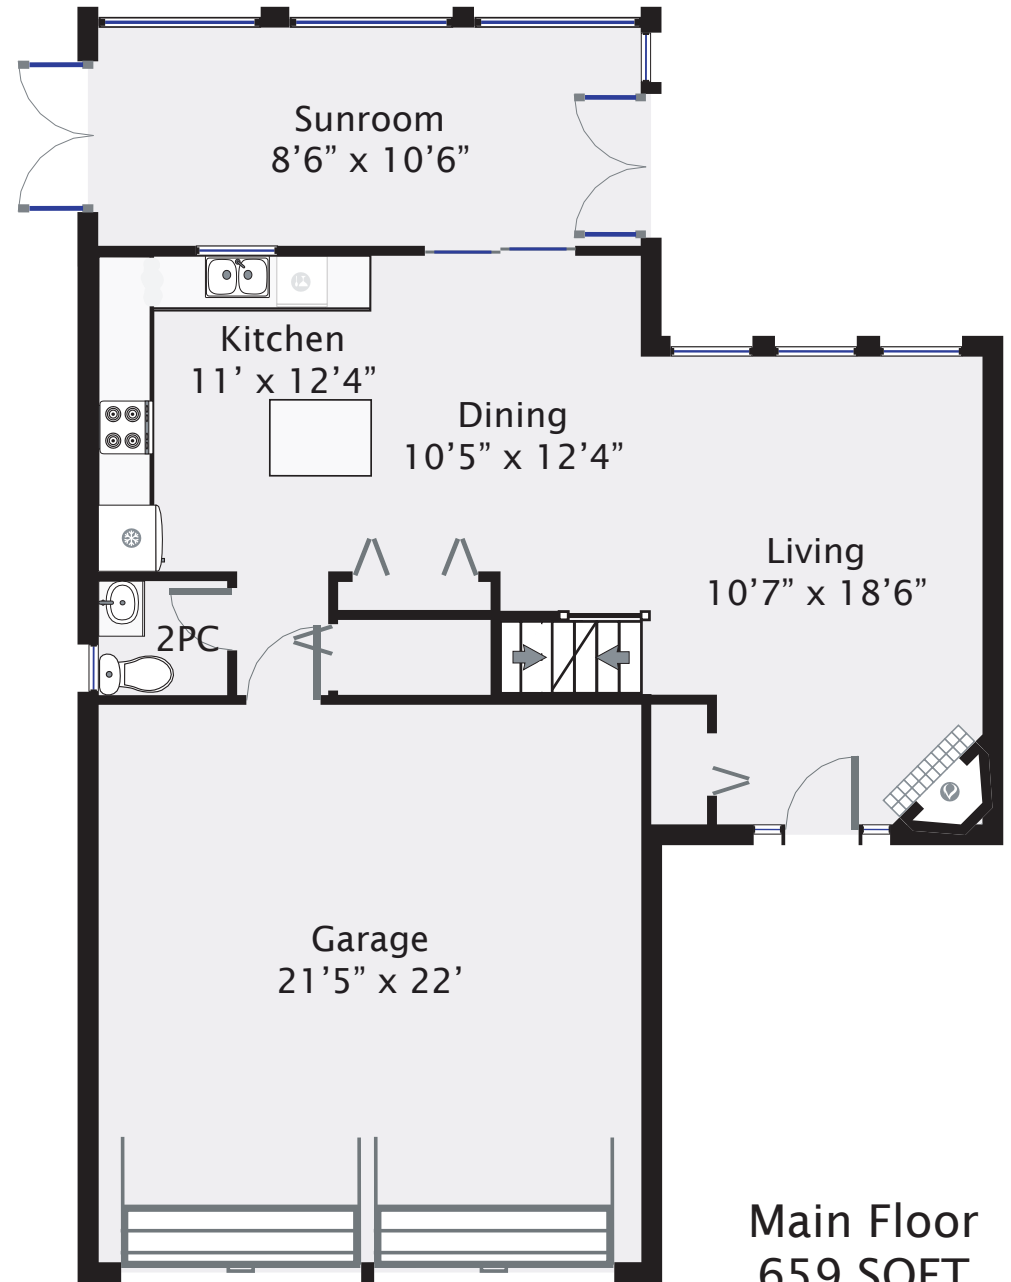

# 555 Beckton Drive

Total Square Footage 1,529 SQFT

Upper Floor  
870 SQFT

Main Floor  
659 SQFT

**RE/MAX**  
PREPARED FOR

**COURTNEY & ANGLIN**

REAL ESTATE GROUP

*Swift Home Tours*  
250-218-5671

PREPARED FOR EXCLUSIVE USE OF MICHELE COURTNEY & BILL ANGLIN

MEASUREMENTS ON PLANS ARE INTENDED FOR VISUAL

REFERENCE ONLY AND SHOULD BE VERIFIED.

ALL AREA SQFT TOTALS ARE INCLUSIVE OF EXTERIOR WALLS.

ALL INTERIOR DIMENSIONS ARE FROM INTERIOR WALLS.