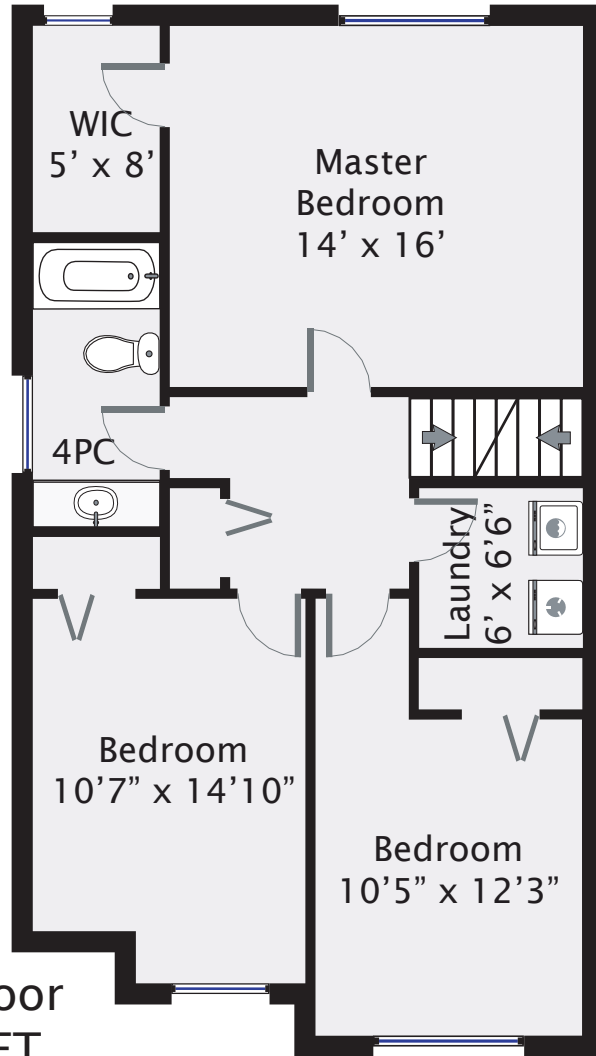

# 555 Beckton Drive

Total Square Footage 1,529 SQFT

Upper Floor  
870 SQFT

Main Floor  
659 SQFT

**RE/MAX**  
PREPARED FOR

**COURTNEY & ANGLIN**

REAL ESTATE GROUP

*Swift Home Tours*  
250-218-5671

PREPARED FOR EXCLUSIVE USE OF MICHELE COURTNEY & BILL ANGLIN

MEASUREMENTS ON PLANS ARE INTENDED FOR VISUAL

REFERENCE ONLY AND SHOULD BE VERIFIED.

ALL AREA SQFT TOTALS ARE INCLUSIVE OF EXTERIOR WALLS.

ALL INTERIOR DIMENSIONS ARE FROM INTERIOR WALLS.