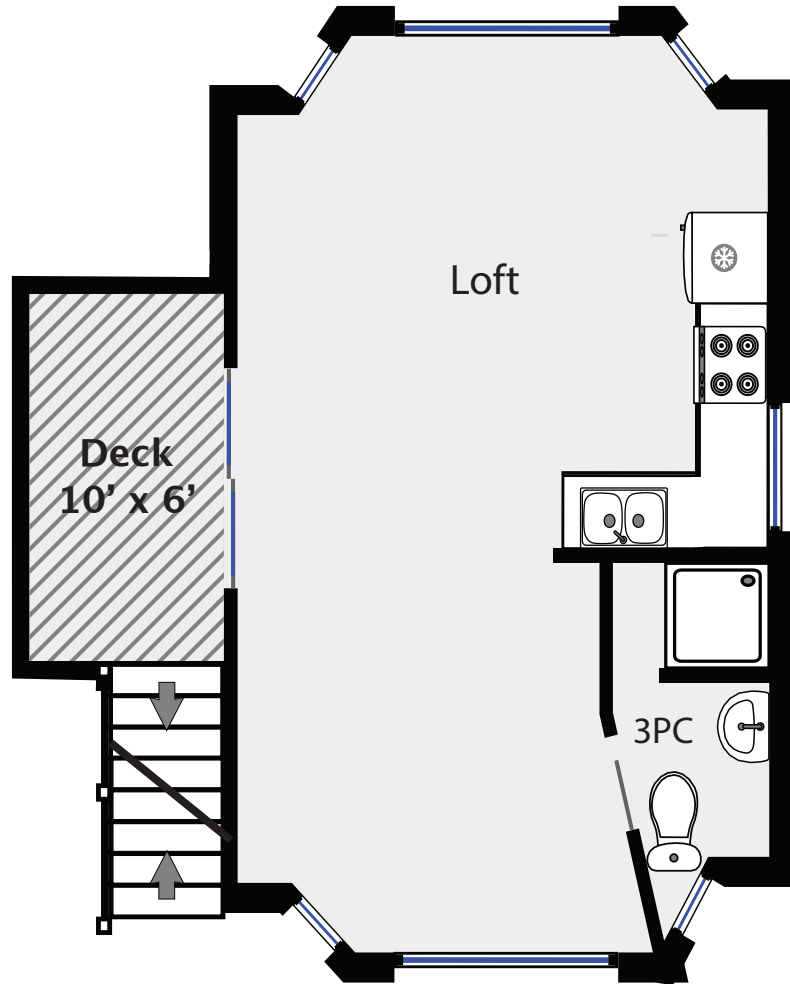

1250 22nd Street

Total Square Footage 464 SQFT

Loft 464 SQFT

Workshop 416 SQFT

RE/MAX
PREPARED FOR

COURTNEY & ANGLIN

REAL ESTATE GROUP

Swift Floor Plans
250-218-5671

PREPARED FOR EXCLUSIVE USE OF MICHELE COURTNEY & BILL ANGLIN
MEASUREMENTS ON PLANS ARE INTENDED FOR VISUAL
REFERENCE ONLY AND SHOULD BE VERIFIED.
ALL AREA SQFT TOTALS ARE INCLUSIVE OF EXTERIOR WALLS.
ALL INTERIOR DIMENSIONS ARE FROM INTERIOR WALLS.