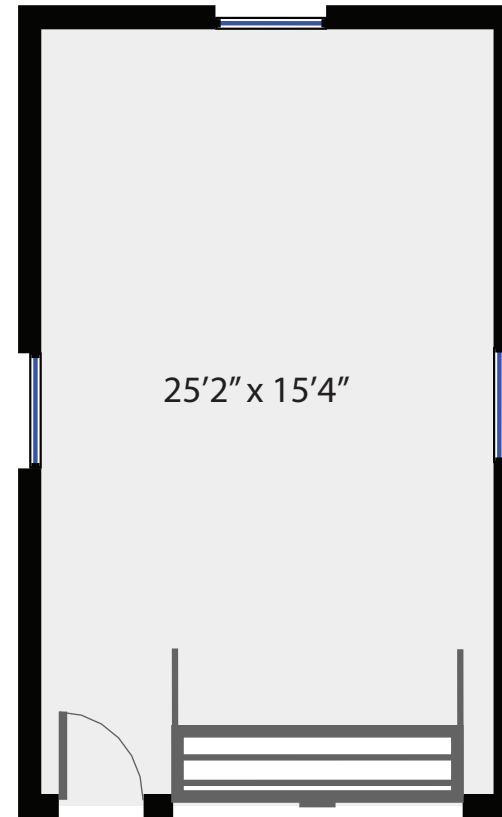

1250 22nd Street

Total Square Footage 464 SQFT

Loft 464 SQFT

Workshop 416 SQFT

RE/MAX
PREPARED FOR

COURTNEY & ANGLIN

REAL ESTATE GROUP

Swift Floor Plans
250-218-5671

PREPARED FOR EXCLUSIVE USE OF MICHELE COURTNEY & BILL ANGLIN
MEASUREMENTS ON PLANS ARE INTENDED FOR VISUAL
REFERENCE ONLY AND SHOULD BE VERIFIED.
ALL AREA SQFT TOTALS ARE INCLUSIVE OF EXTERIOR WALLS.
ALL INTERIOR DIMENSIONS ARE FROM INTERIOR WALLS.