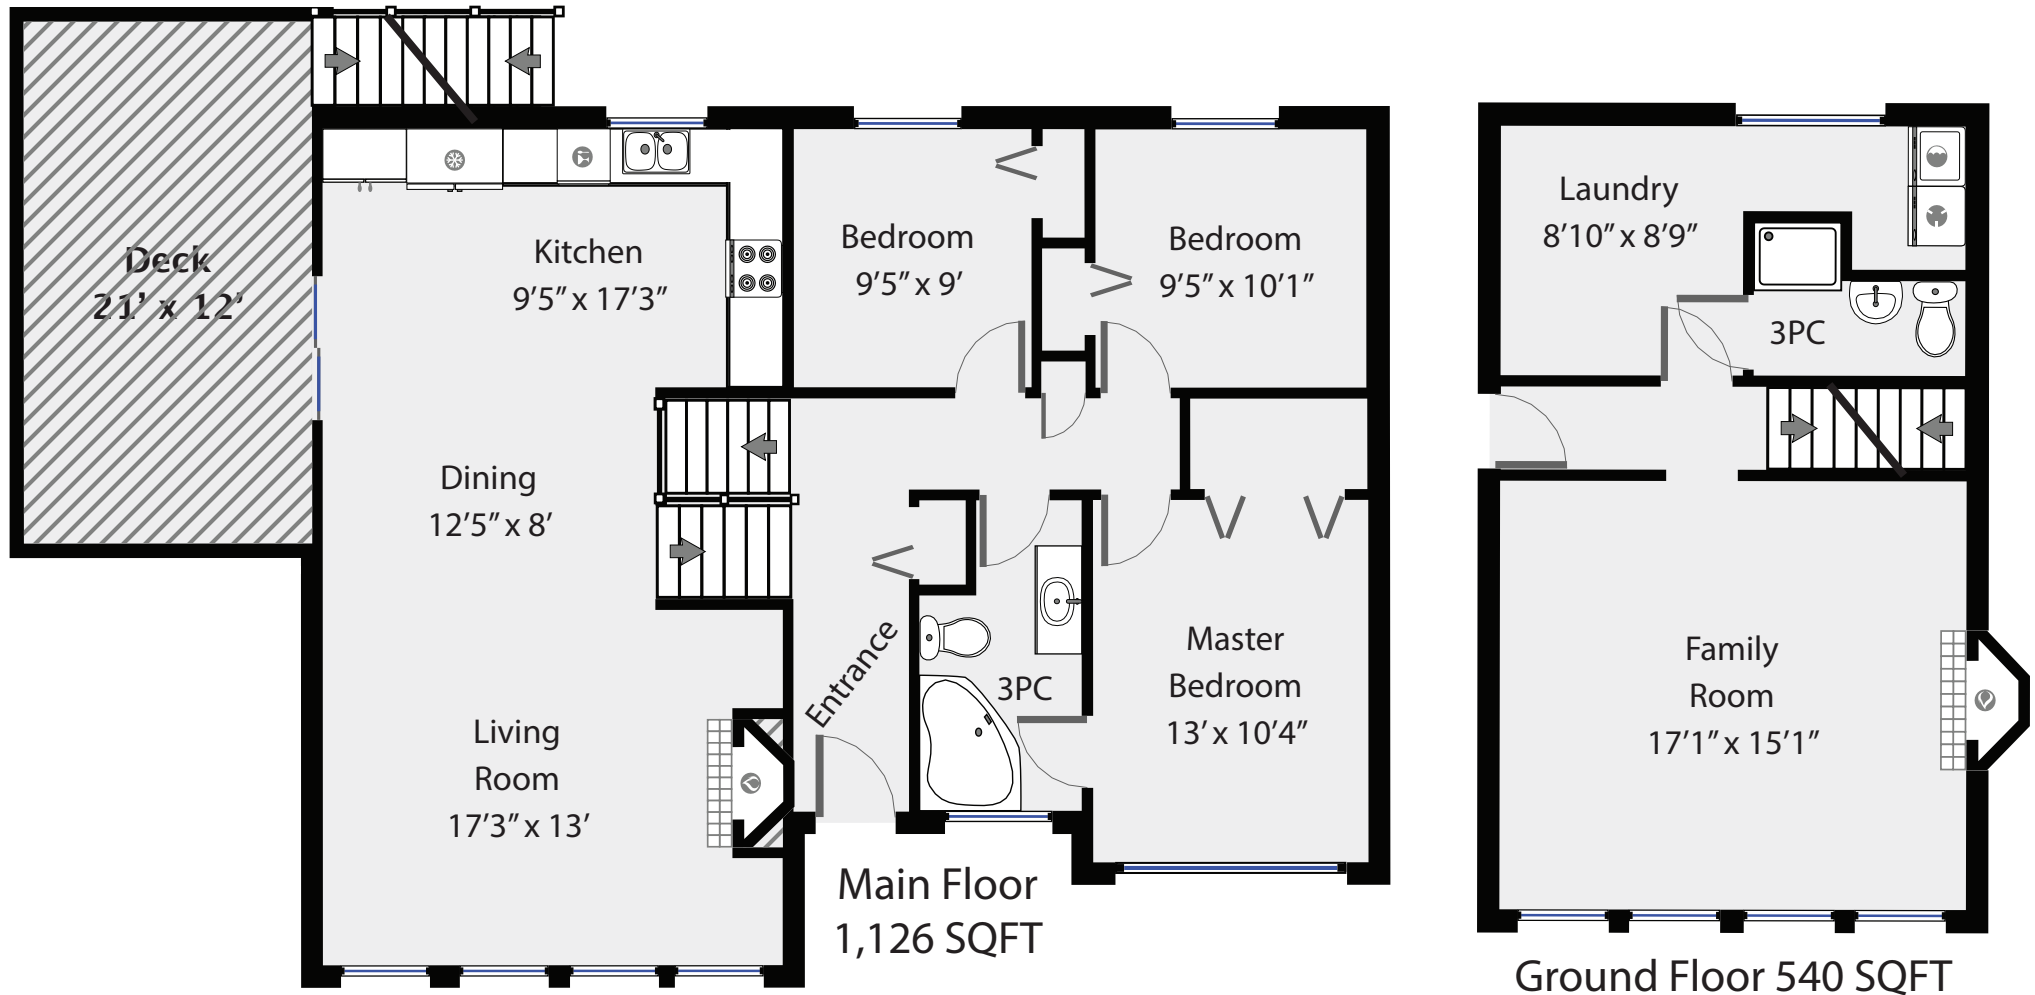

# 5112 Veronica Place

Total Square Footage 1,666 SQFT

**RE/MAX**  
PREPARED FOR

**COURTNEY & ANGLIN**

REAL ESTATE GROUP

**Swift Floor Plans**  
250-218-5671

PREPARED FOR EXCLUSIVE USE OF MICHELE COURTNEY & BILL ANGLIN  
MEASUREMENTS ON PLANS ARE INTENDED FOR VISUAL  
REFERENCE ONLY AND SHOULD BE VERIFIED.  
ALL AREA SQFT TOTALS ARE INCLUSIVE OF EXTERIOR WALLS.  
ALL INTERIOR DIMENSIONS ARE FROM INTERIOR WALLS.