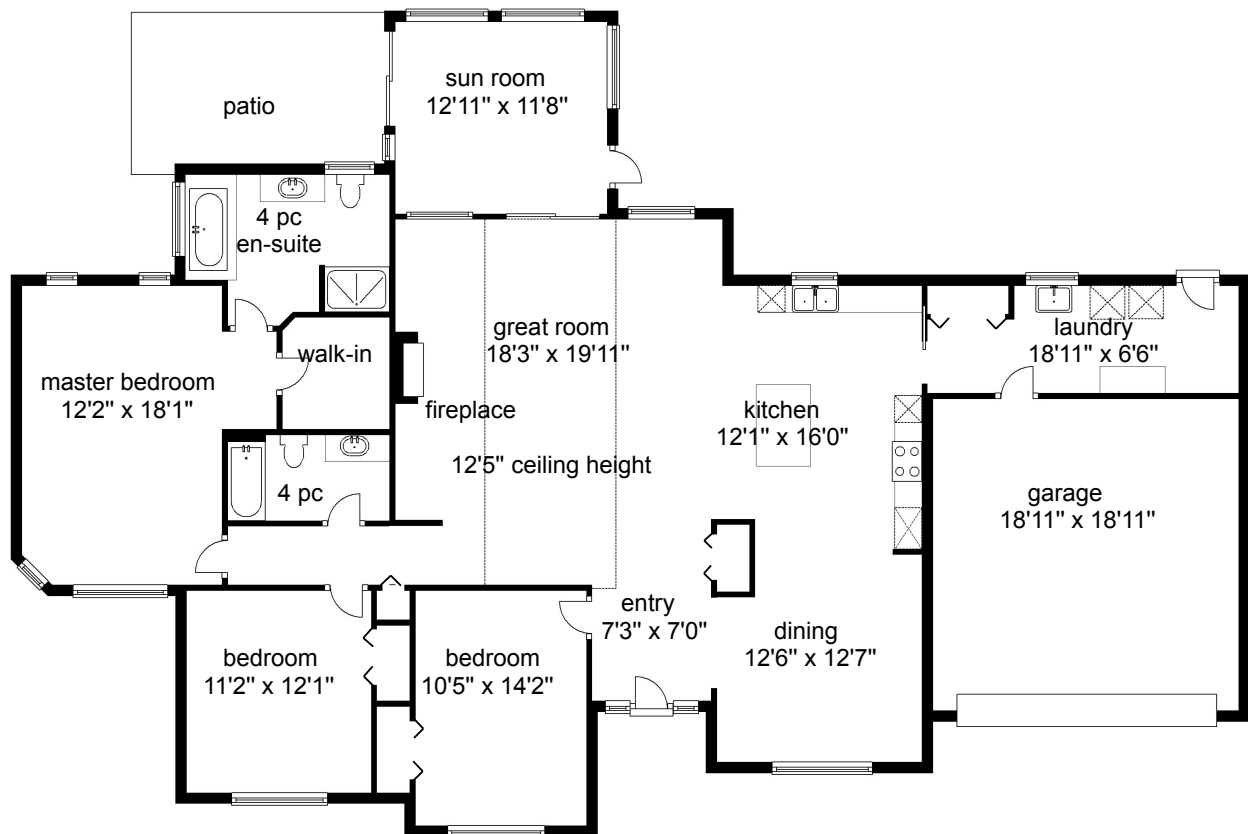

619 Olympic Drive, Comox
Approx total finished floor area 2158 sq.ft.

MAIN 2158 sq ft
General ceiling height 7'11"

Floor plans detailed for Courtney & Anglin Real Estate Group
RE/MAX Ocean Pacific 250-334-9900

Measurements on the plans are intended for visual reference purposes only and should be verified