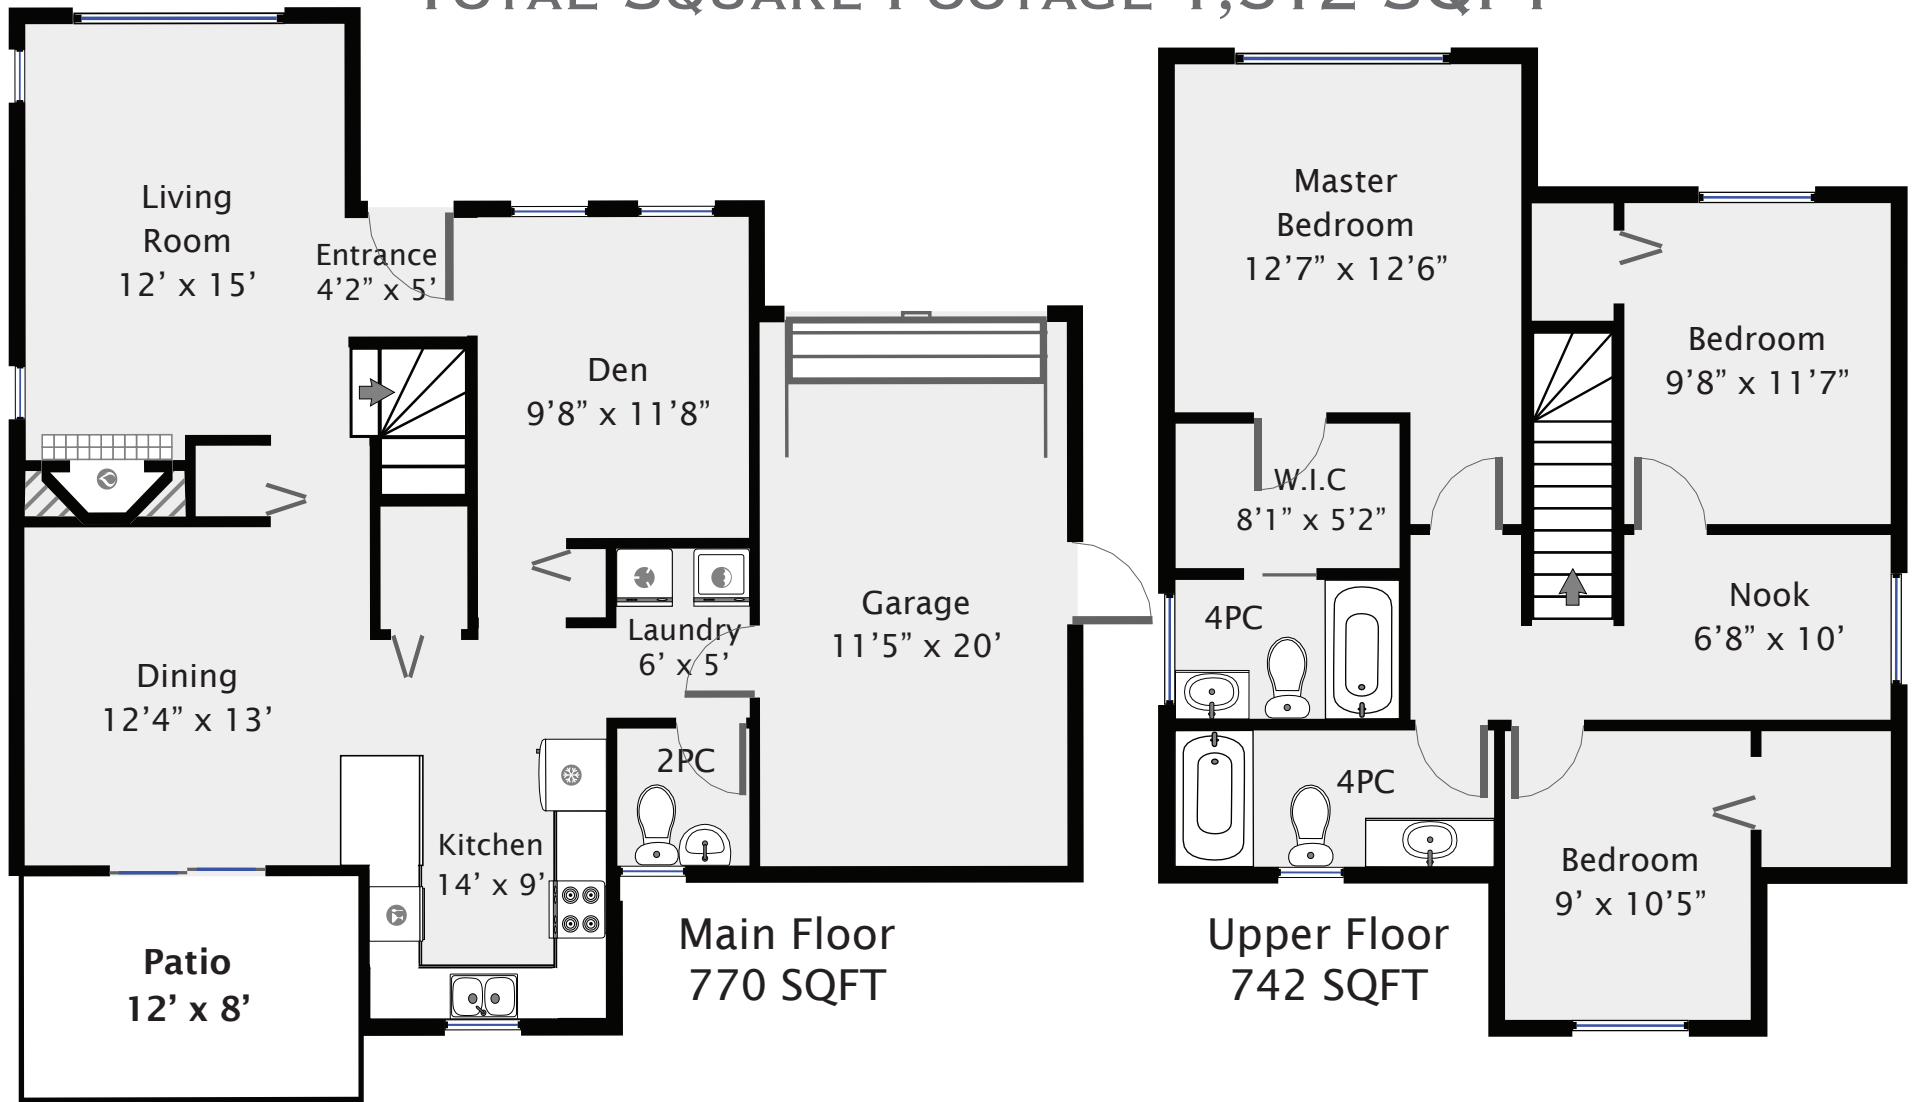

1027 Galloway Crescent

TOTAL SQUARE FOOTAGE 1,512 SQFT

PREPARED FOR

MICHELE COURTNEY

PERSONAL REAL ESTATE CORPORATION

Swift Floor Plans

250-218-5671

PREPARED FOR EXCLUSIVE USE OF MICHELE COURTNEY

MEASUREMENTS ON PLANS ARE INTENDED FOR VISUAL

REFERENCE ONLY AND SHOULD BE VERIFIED.

ALL AREA SQFT TOTALS ARE INCLUSIVE OF EXTERIOR WALLS.

ALL INTERIOR DIMENSIONS ARE FROM INTERIOR WALLS.