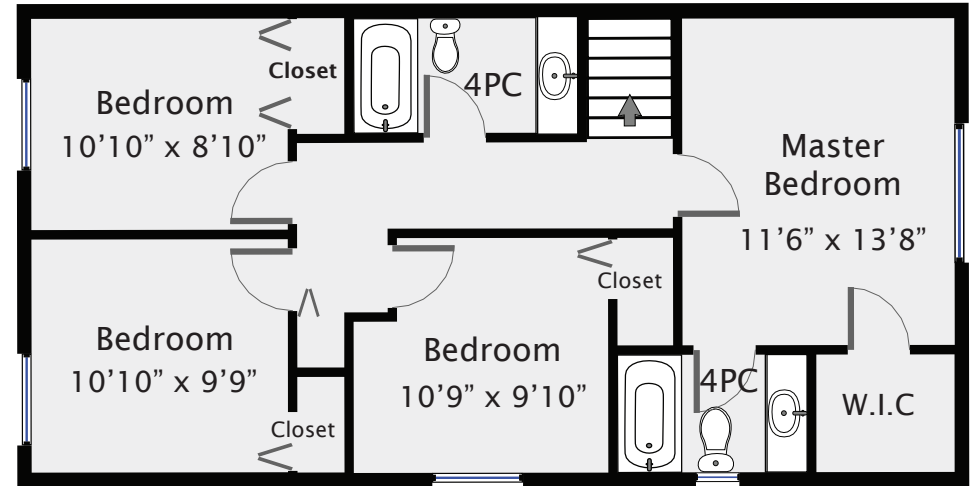

616 Murrelet Drive

Total Square Footage 1,854 SQFT

Main Floor
1,074 SQFT

Upper Floor
780 SQFT

PREPARED FOR
MICHELE COURTNEY
PERSONAL REAL ESTATE CORPORATION

PREPARED FOR EXCLUSIVE USE OF MICHELE COURTNEY
MEASUREMENTS ON PLANS ARE INTENDED FOR VISUAL
REFERENCE ONLY AND SHOULD BE VERIFIED.
ALL AREA SQFT TOTALS ARE INCLUSIVE OF EXTERIOR WALLS.
ALL INTERIOR DIMENSIONS ARE FROM INTERIOR WALLS.