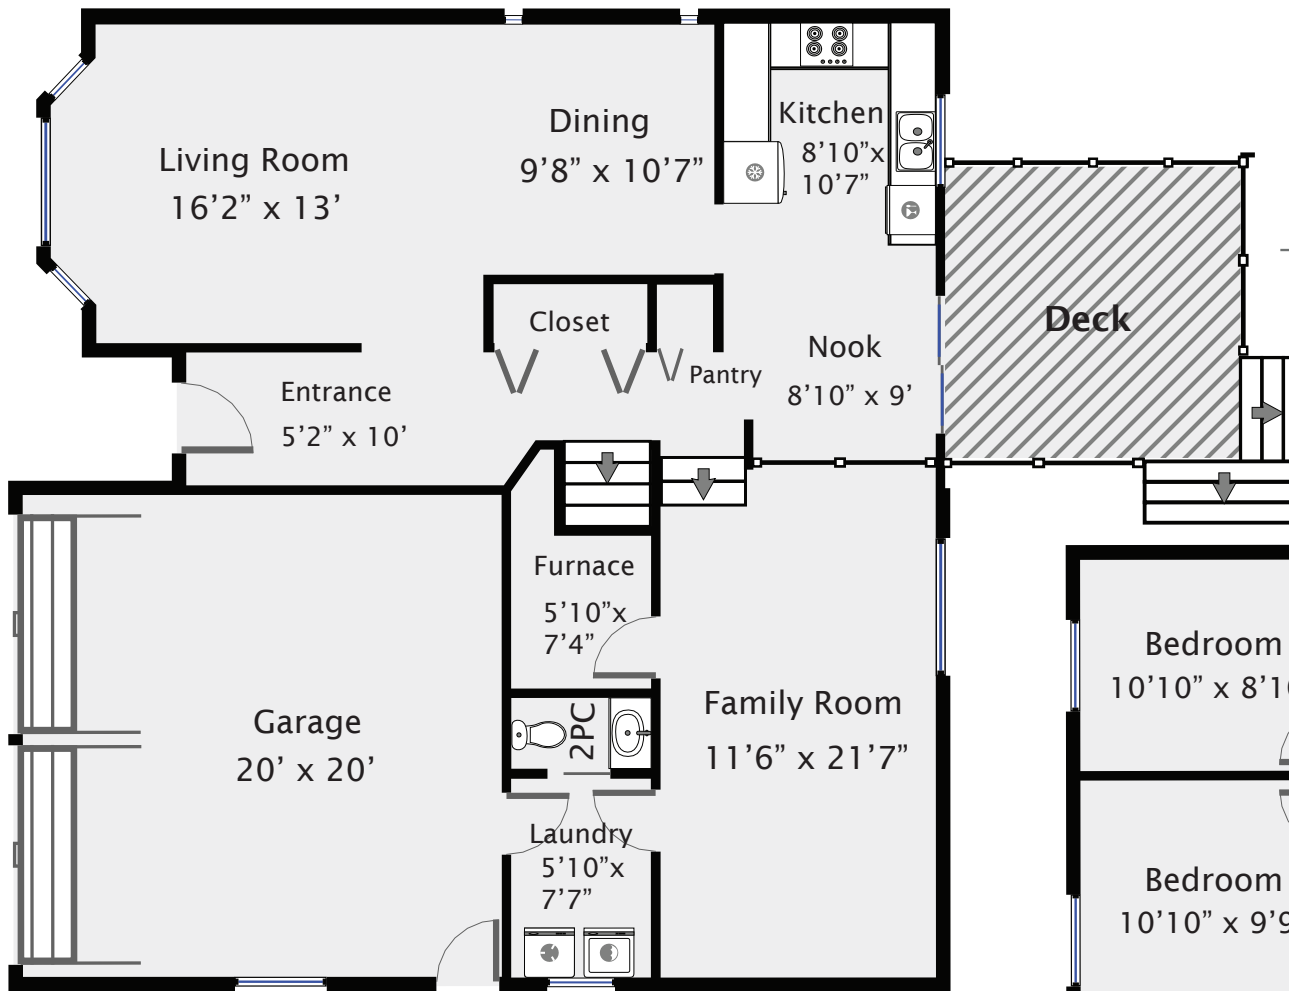

616 Murrelet Drive

Total Square Footage 1,854 SQFT

Main Floor
1,074 SQFT

Upper Floor
780 SQFT

PREPARED FOR
MICHELE COURTNEY
PERSONAL REAL ESTATE CORPORATION

PREPARED FOR EXCLUSIVE USE OF MICHELE COURTNEY
MEASUREMENTS ON PLANS ARE INTENDED FOR VISUAL
REFERENCE ONLY AND SHOULD BE VERIFIED.
ALL AREA SQFT TOTALS ARE INCLUSIVE OF EXTERIOR WALLS.
ALL INTERIOR DIMENSIONS ARE FROM INTERIOR WALLS.